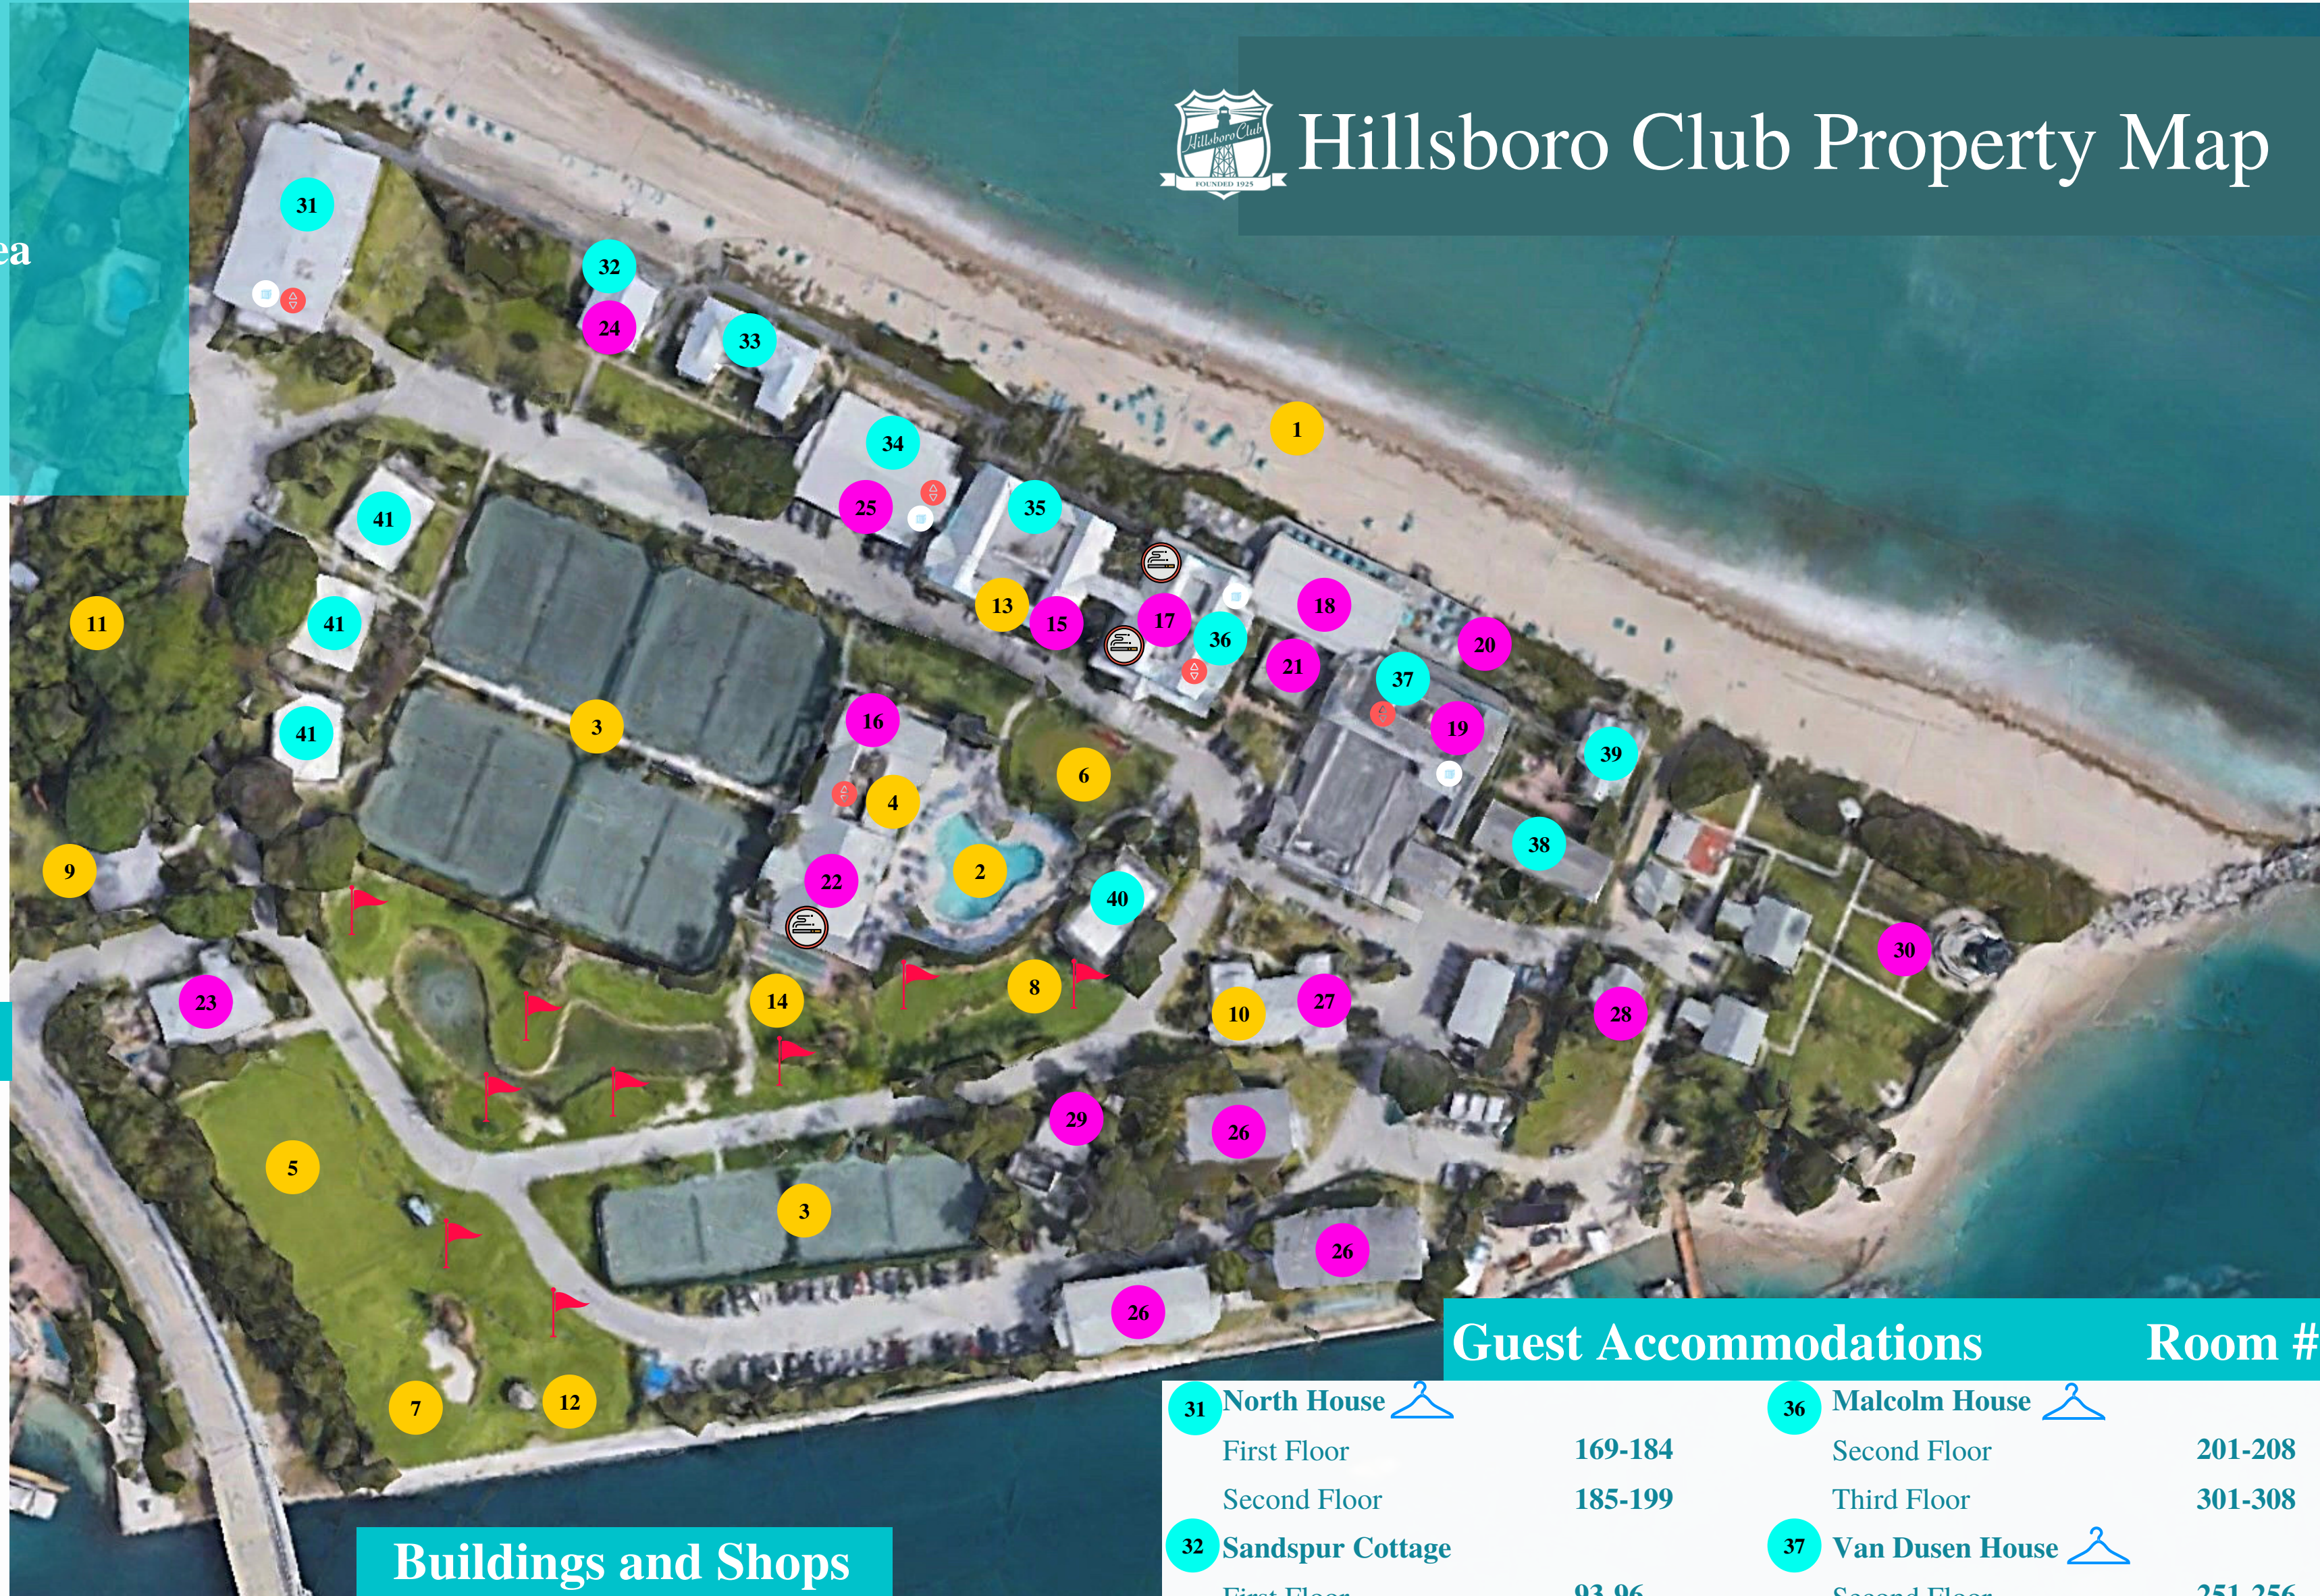

 Ice Machine

 Elevator

 Designated Smoking Area

 Laundry

 Restrooms

Hillsboro Club Property Map

Recreation & Amenities

- 1 Beach
- 2 Swimming Pool 
- 3 Tennis Courts
- 4 Spa & Fitness Center
- 5 Croquet Lawn
- 6 Putting Green
- 7 Practice Green
- 8 9-Hole Pitch and Putt 
- 9 Nana's Cottage & Playground
- 10 Game Room
- 11 Butterfly Garden
- 12 Gazebo
- 13 Library
- 14 Shuffleboard

Buildings and Shops

- 15 Hibiscus Gift Shop
- 16 Tennis Shop
- 17 Front Desk/Living Room
- 18 Sea Room
- 19 Dining Room 
- 20 Van Dusen Deck
- 21 Bryant Card Room
- 22 Montgomery Lounge
- 23 Security
- 24 Activities Office
- 25 Housekeeping
- 26 Employee Housing
- 27 Maintenance
- 28 Accounting
- 29 Reservations
- 30 Lighthouse

Guest Accommodations

Room

31 North House 	36 Malcolm House 
First Floor 169-184	Second Floor 201-208
Second Floor 185-199	Third Floor 301-308
32 Sandspur Cottage	37 Van Dusen House 
First Floor 93-96	Second Floor 251-256
33 Dunes Cottage	38 South Pavilion
First Floor 85-90	First Floor 73-78
Lower Level 91-92	Second Floor 79-84
34 Curtiss House 	39 Lighthouse Cottage
First Floor 149-158	First Floor 66-68
Second Floor 159-168	Second Floor 69-70
35 Herschede House 	40 Tee House 
First Floor  10-21	41 Seagrape Cottages 
Second Floor 210-221	110-113
Third Floor 310-321	114-117
	118-121