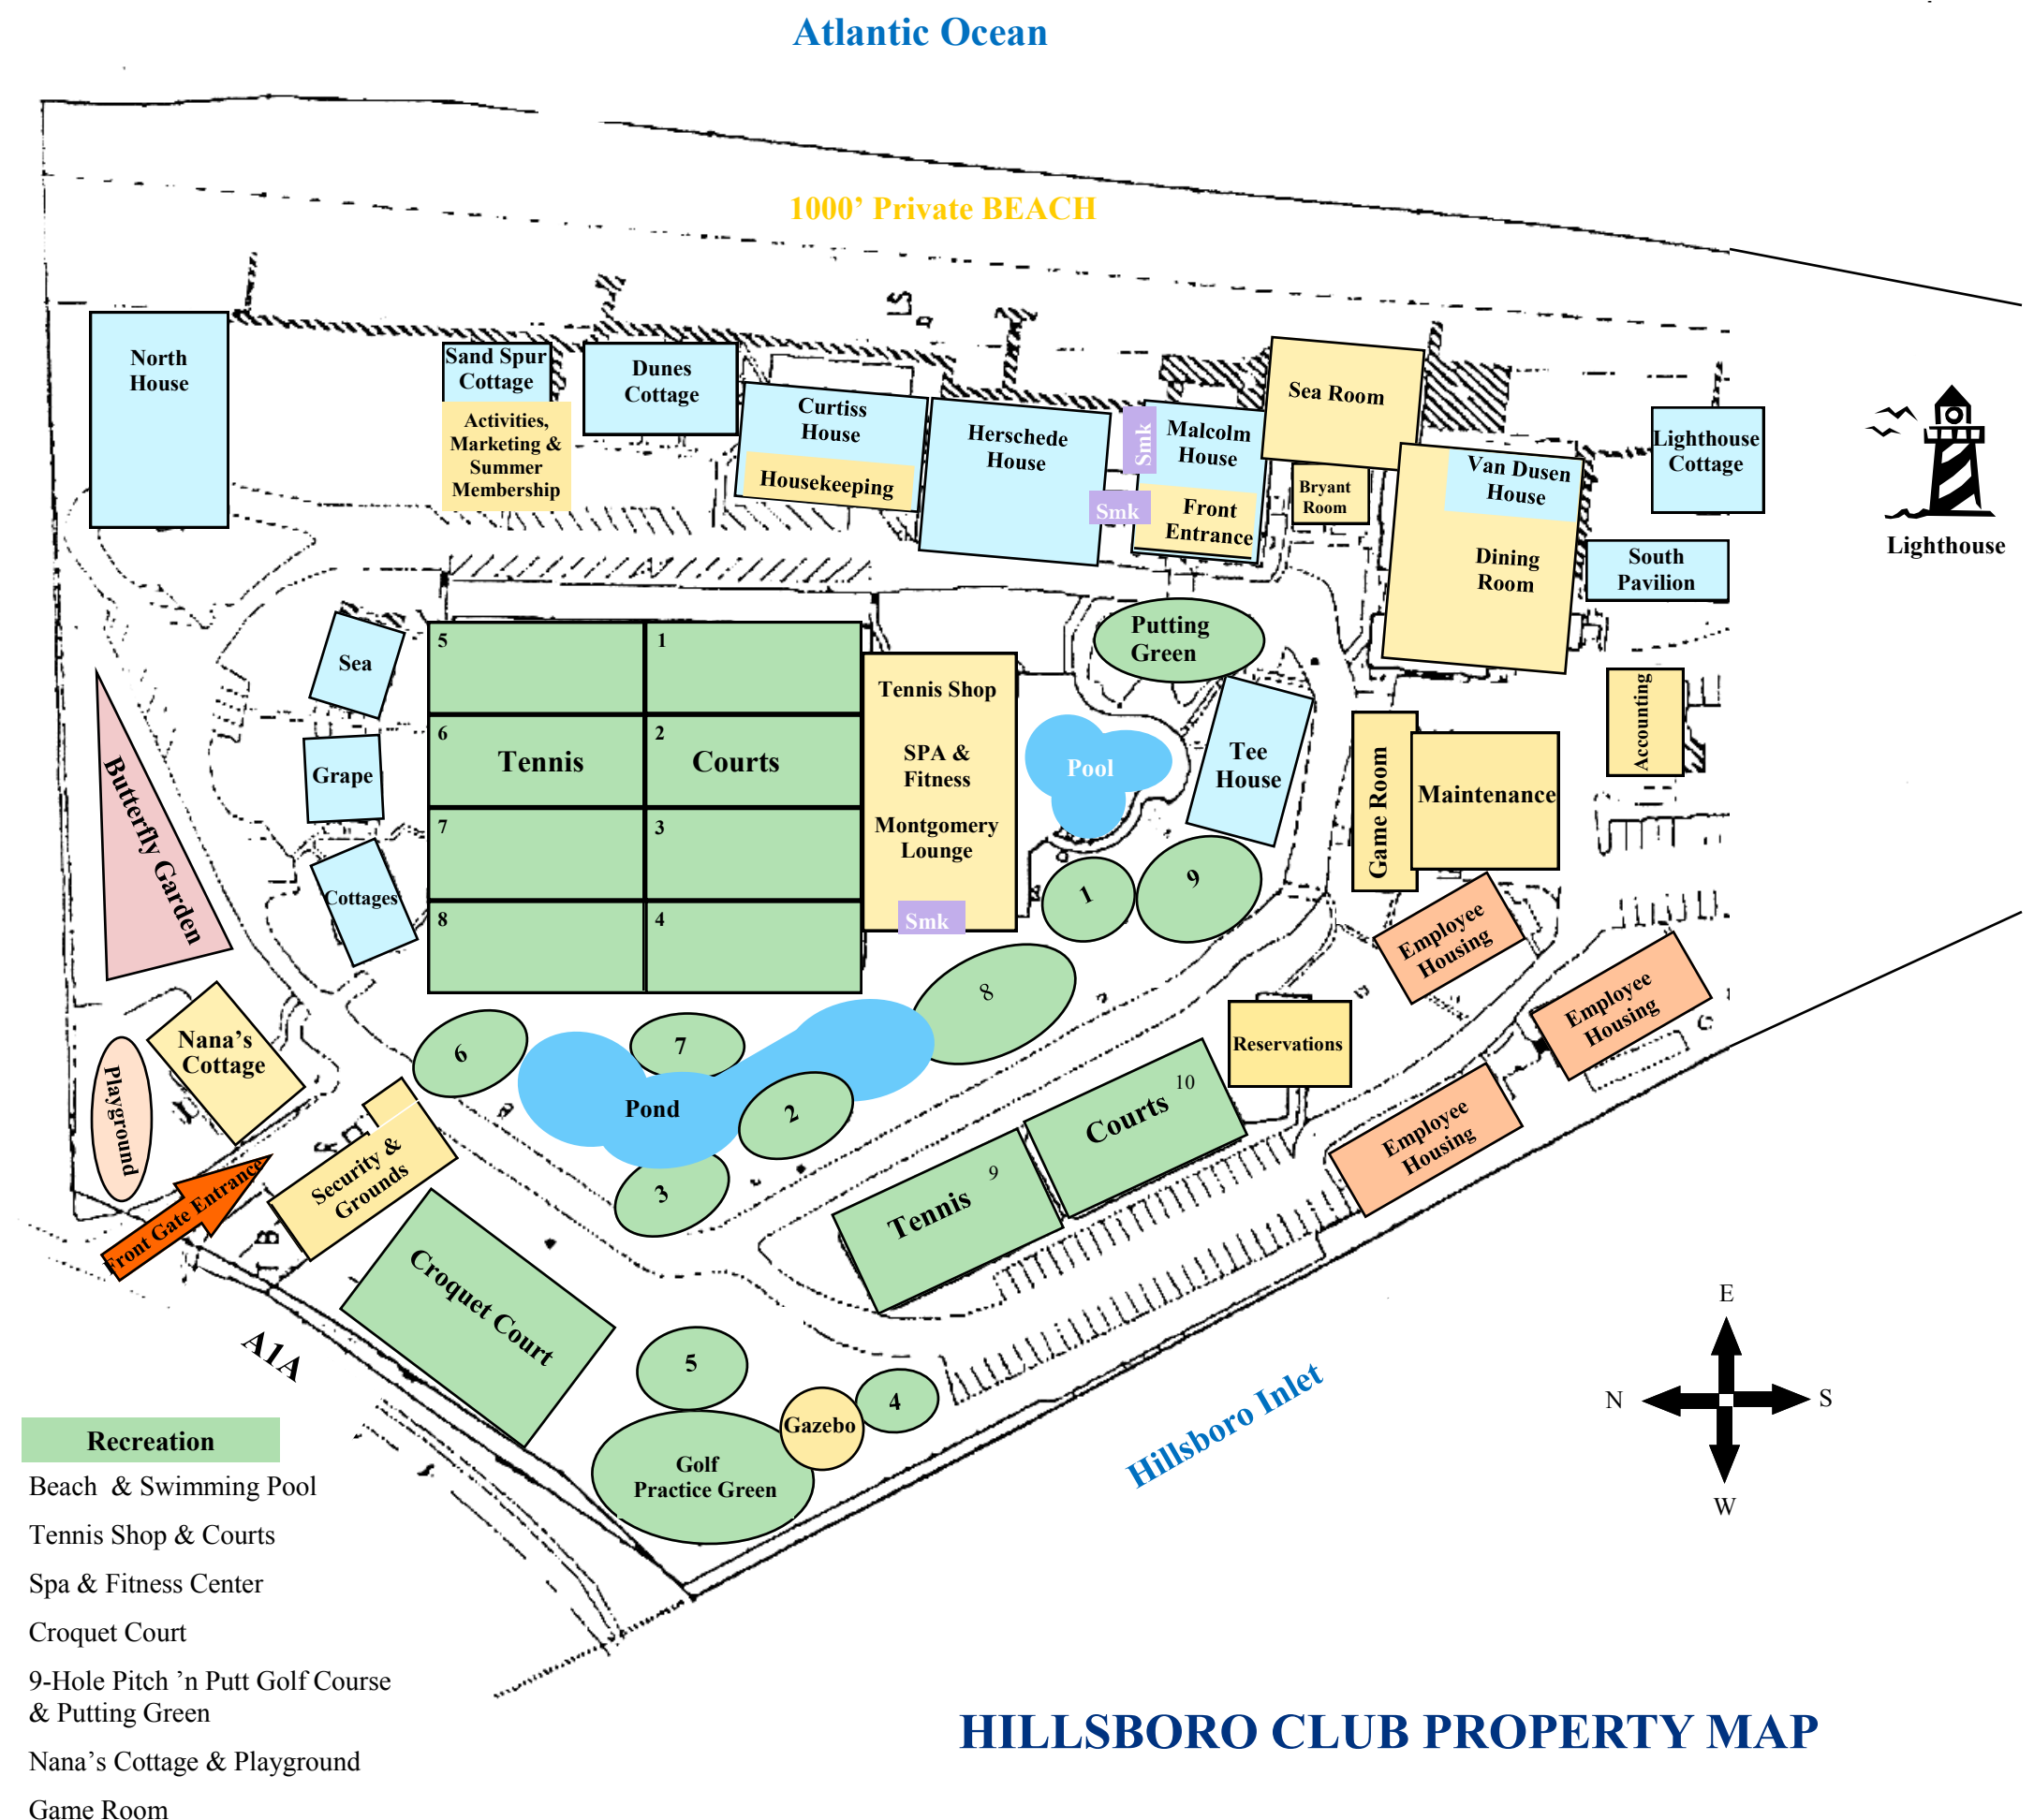

Guest Accommodations	Rooms	Ice	Laundry
North House			
First Floor	169-184	●	□
Second Floor	185-199		
Sandspur Cottage			
First Floor	93-96		
Lower Level			
Activities/Summer Membership/Marketing Offices	97-98		
Dunes Cottage			
First Floor	85-90		
Lower Level	91-92		
Curtiss House			
First Floor	149-158	●	□
Second Floor	159-168		
Lower Level	Housekeeping		
Herschede House			
First Floor	10-21		
Hibiscus Gift Shop		●	
Library			
Second Floor	210-221		
Third Floor	310-321		
Lower Level	Beauty Salon		
Malcolm House			
First Floor	Front Desk Living Room	●	
Executive Office/Winter Membership	Sales Office		
Second Floor	201-208		
Third Floor	301-308		□
Lower Level	Laundry		
Van Dusen House			
First Floor	Dining Room		□
Second Floor	251-256		□
Lower Level			
South Pavilion			
First Floor	73-78		
Second Floor	79-84		
Lighthouse Cottage			
First Floor	66-68		
Second Floor	69-70		□
Tee House	122		□
Seagrape Cottages	110-113 114-117 118-121		

DINING HOURS	
Breakfast	7:30-9:30 a.m.
Lunch	12:00-2:00 p.m.
Tea	4:00-5:00 p.m.
Dinner	6:00-8:30 p.m.

Designated smoking areas are located at the following locations noted in purple "smk" on the map:
 West Terrace of the Montgomery Lounge
 Veranda between the front office and the gift shop
 Seating area outside N.E. corner of Malcolm House

- Recreation**
- Beach & Swimming Pool
- Tennis Shop & Courts
- Spa & Fitness Center
- Croquet Court
- 9-Hole Pitch 'n Putt Golf Course & Putting Green
- Nana's Cottage & Playground
- Game Room

HILLSBORO CLUB PROPERTY MAP